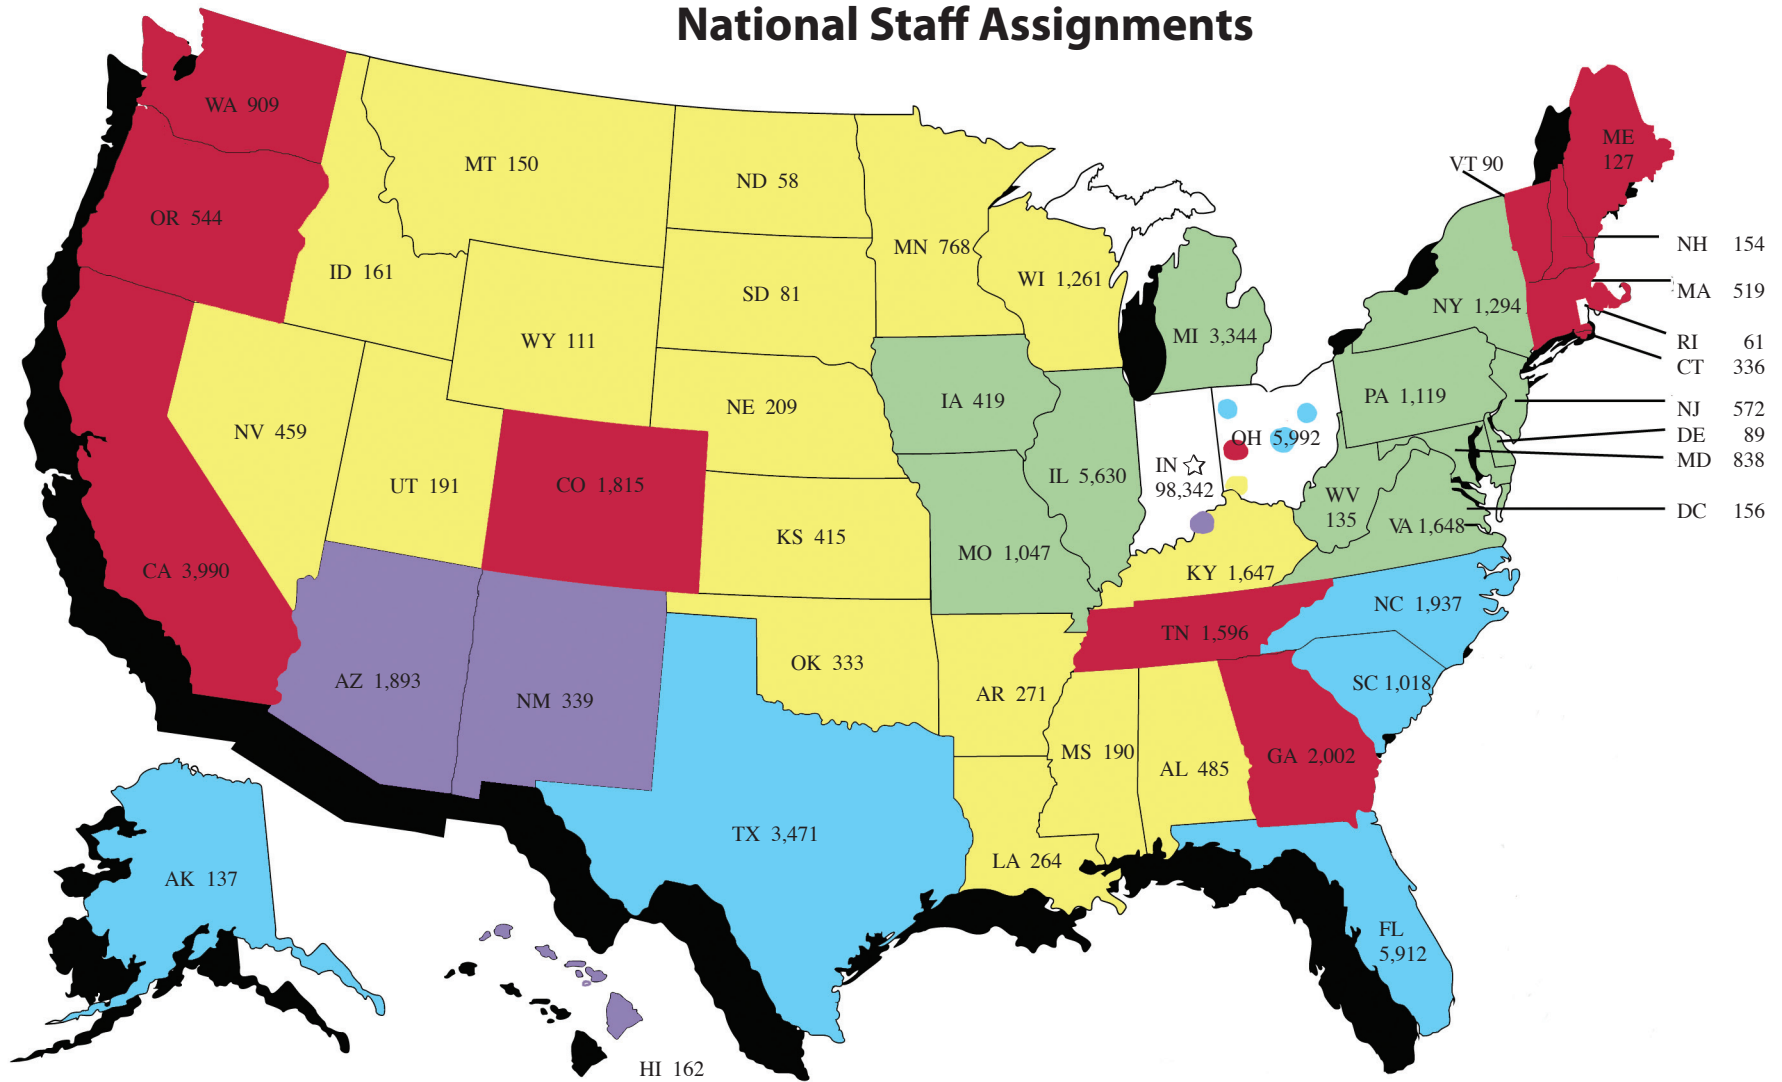

Ball State University Alumni Association National Staff Assignments

Alumni Married To Alumni	9.39%
Average Age	42.81
Male	43.74%
Female	56.23%
Indiana Residents	62.24%
Alumni Homes U.S.	140,778
Alumnus Circulation	141,059
Email	54,300

Alumni in U.S.	154,921
Alumni in U.S. Possessions	75
AFE/AP Addresses	165
Canada/Foreign	1,987
Search/Lost	2,435
Lost Temp.	1,600
Deceased	17,864
Withdrawn	6,052
Total Alumni	184,861

Green	— Kate Webber
Blue	— TBA
Yellow	— Michelle Johnson
Purple	— Debbie Linegar
Red	— Tracy Hendricks